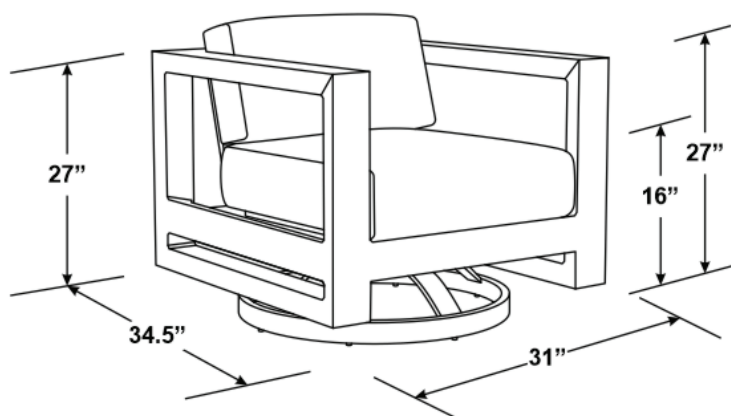

# REDONDO SWIVEL CLUB CHAIR

SKU 3801-21S

## SPECS

Width: 31"

Depth: 35"

Height: 31"

Arm Height: 28"

Weight: 50 lbs

- Fully welded, scratch-resistant powder-coated aluminum frame
- Weather resistant, high-resiliency foam cushions
- Stocked in Premium Sunbrella fabric in Cast Silver
- Adjustable Non-Marring Feet
- Commercial Quality Construction
- Custom Cushions available in approx. 10-12 weeks.
- Standard 54" fabrics COM yardage required: 4.5 yards